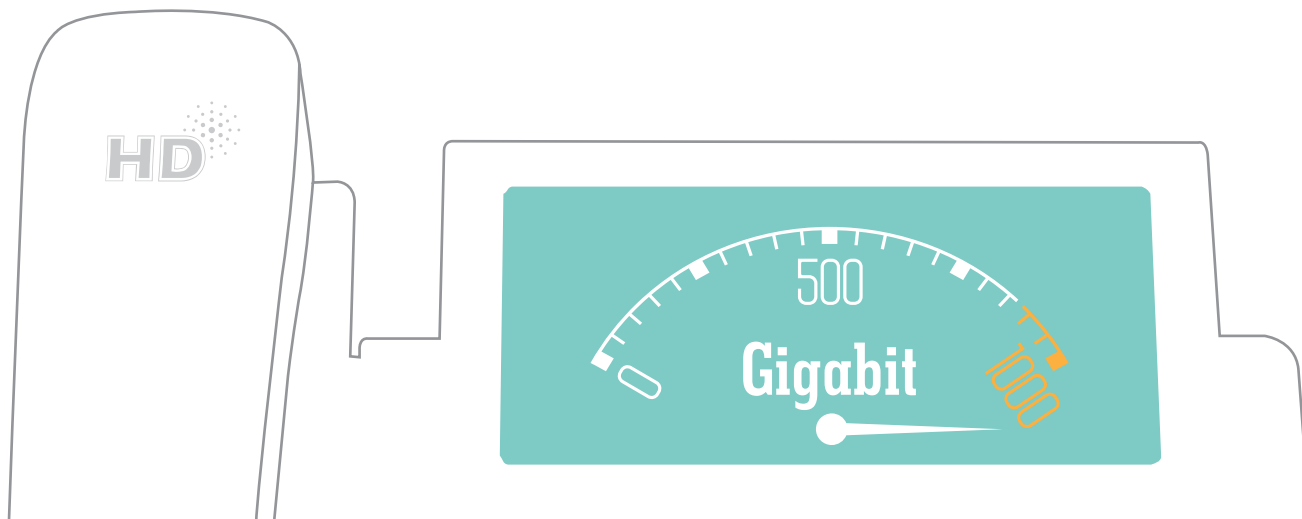

HD Voice

The Yealink T2 delivers an efficient and productive call experience with Yealink's HD Voice Technology by incorporating premium software and hardware design, advanced acoustic clarity technologies and the addition of Opus* to its comprehensive list of supported audio codecs.

* By supporting Opus, Yealink T2 series delivers better audio quality in both high-bandwidth and poor network conditions, comparing to other wideband or narrowband codecs.

Gigabit Support

The T23G, T27G and T29G from the T2 series include an integrated Gigabit Ethernet (GigE) switch for advanced connectivity. With support for today's high-speed networks, these models ensure greater convenience and efficiency.