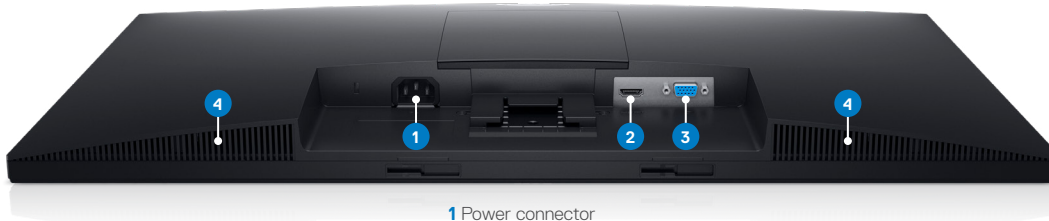

Recommended Accessories

DELL 27 MONITOR | E2720HS

Easily adjust the panel to your preferred viewing position.

Back view -
Cable management slot

Tilt and height adjustable

Connectivity

- 1 Power connector
- 2 HDMI Port
- 3 VGA Port
- 4 Speakers

RECOMMENDED ACCESSORIES

DELL SINGLE MONITOR ARM | MSA20

For greater viewing flexibility and a smaller footprint, choose the Dell Single Monitor Arm. Set up is virtually tool-free and its advanced cable management features offer a neat and clutter-free desk.