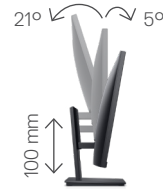

Recommended Accessories

DELL 27 MONITOR | E2720HS

Easily adjust the panel to your preferred viewing position.

Back view -
Cable management slot

Tilt and height adjustable

Connectivity

- 1 Power connector
- 2 HDMI Port
- 3 VGA Port
- 4 Speakers